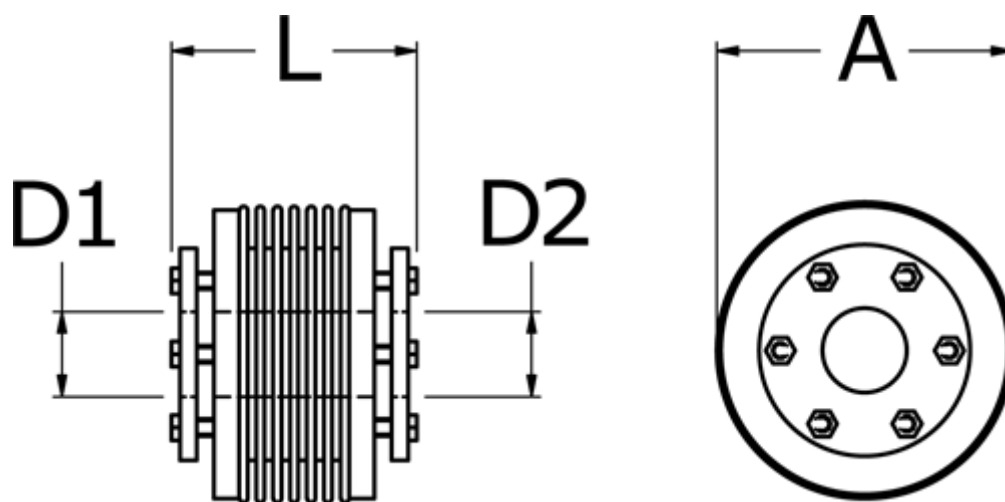

# Data Sheet

Article number: 3330500300531418

Description: Bellow coupling type 5 size30  
Length 53 mm, bore 14/18 mm

## Measures

A	= 56
D1	= 14
D2	= 18
L	= 53
Nom. torque NM (Tkn)	= 30